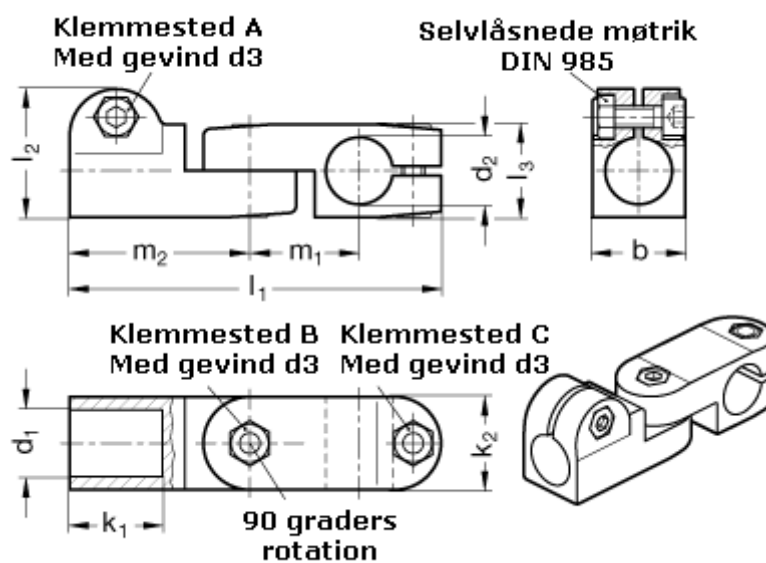

Article number: 20287B16B142BL
Description: E+G swivel clamp
GN287-B16-B14-2-BL

Measures

$b = 25$	$m_1 = 29.5$
$d_1 = B16$	$m_2 = 48.5$
$d_2 = B14$	
$d_3 = M 6$	
$k_1 = 25$	
$k_2 = 25$	
$l_1 = 100$	
$l_2 = 34.5$	